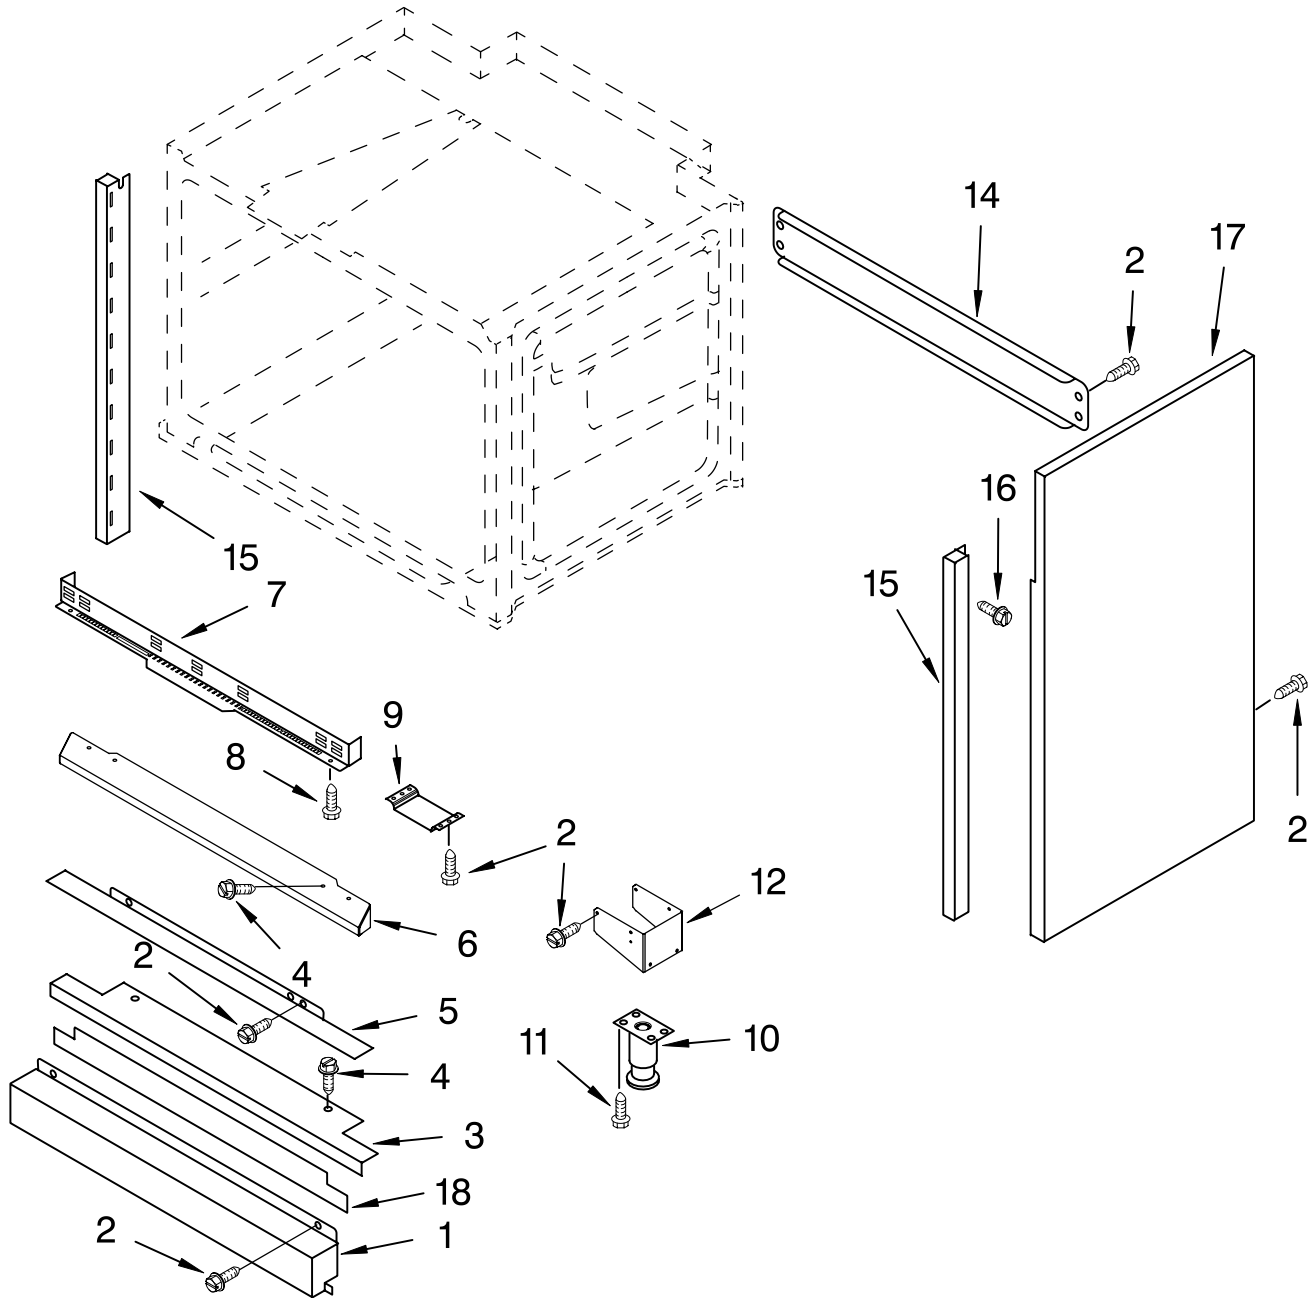

CHASSIS PARTS

For Model:KDRP463LSS04
(Stainless Steel)

Illus. No.	Part No.	DESCRIPTION	Illus. No.	Part No.	DESCRIPTION	Illus. No.	Part No.	DESCRIPTION
1	4452803	Vent, Bottom Lower	7	4455983	Vent, Center Gasket	12	4455644	Gusset
2	4449809	Screw, 8-18 x 3/8		3400805	Screw (4)	14	4452434	Brace, Rear
3	8301087	Backer, Trim Lower	8	3196537	Screw, 8-18 x 3/8	15		Trim, Front
4	3400837	Screw, 8-18 x 3/8	9	4455604	Bracket, Mounting Regulator		4452804	Right Side
5	8301225	Deflector, Center	10	4452430	Foot Assembly		4453205	Left Side
6	8300978	Vent, Bottom Upper	11	3400518	Screw, 5/16-12 x 5/8	16	3196537	Screw, 8-18 x 3/8
						17		Side Chassis
							4452418	Right Side
							4452419	Left Side
						18	8300154	Insulation

FOR ORDERING INFORMATION REFER TO PARTS PRICE LIST